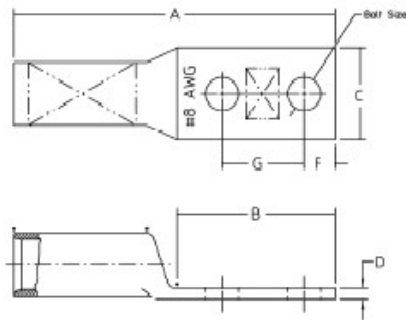

Long Barrel Copper Lug T&B Catalog Number:

54811BE

UPC Number:

78621019981

Status:

Active

Description:

Copper Two-Hole Lug, Long Barrel, Blind End, Max 35kV, Wire Size #2-#3 AWG, 1/2 Inch Bolt Size, 1-3/4 Inch Hole Spacing, Tin Plated, Die Code 33, Die Color Code Brown

Dimension Information

A (inches)	4.172
B (inches)	2.891
C (inches)	.781
D (inches)	.094
E (inches)	.406
F (inches)	.625
G (inches)	1.75

Tooling

Connector & Tooling Chart	Available on Website
---------------------------	----------------------

Packaging

T&B Inner Pack	10
Package in Units	50
T&B Sold in UOM	Each
T&B Weight Per UOM	12.38 lbs. per 100

Application Support

T&B Instruction Sheets	ta01025-tb2
Product Overview	Available on Website

Notes

Dimensions given for reference only. Dimensions may vary up to .030.

Certifications

RoHS Compliance	Yes
-----------------	-----

For further technical assistance, please contact us...

Thomas & Betts - USA
8155 T&B Blvd.
Memphis, TN 38125
www.tnb.com